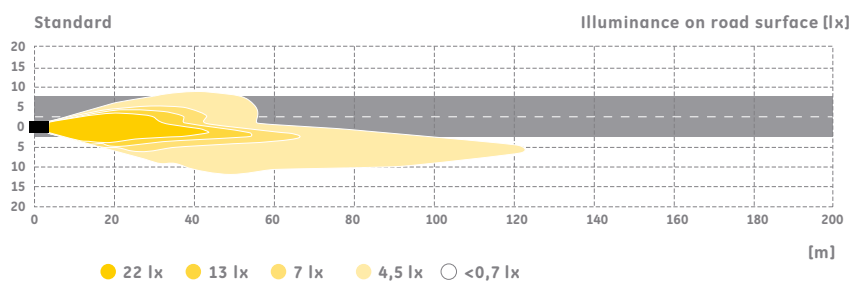

GE
Lighting

Megalight Plus +50

Up to 50-60% more light on the road

GE imagination at work

Up to 50-60% more light on the road

- Special high luminance lamp design
- Brighter illumination
- GE Megalight Plus lamps - thanks to their special filament design and coating system, provide up to +50-60% more light on the road thus improving illumination performance of your headlamps compared to standard halogen 12V lamps available on the market.