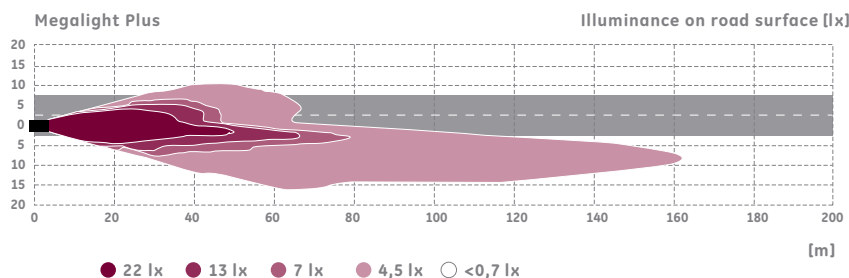

GE
Lighting

Megalight Plus +50

Up to 50-60% more light on the road

GE imagination at work

Up to 50-60% more light on the road

- Special high luminance lamp design
- Brighter illumination
- GE Megalight Plus lamps - thanks to their special filament design and coating system, provide up to +50-60% more light on the road thus improving illumination performance of your headlamps compared to standard halogen 12V lamps available on the market.